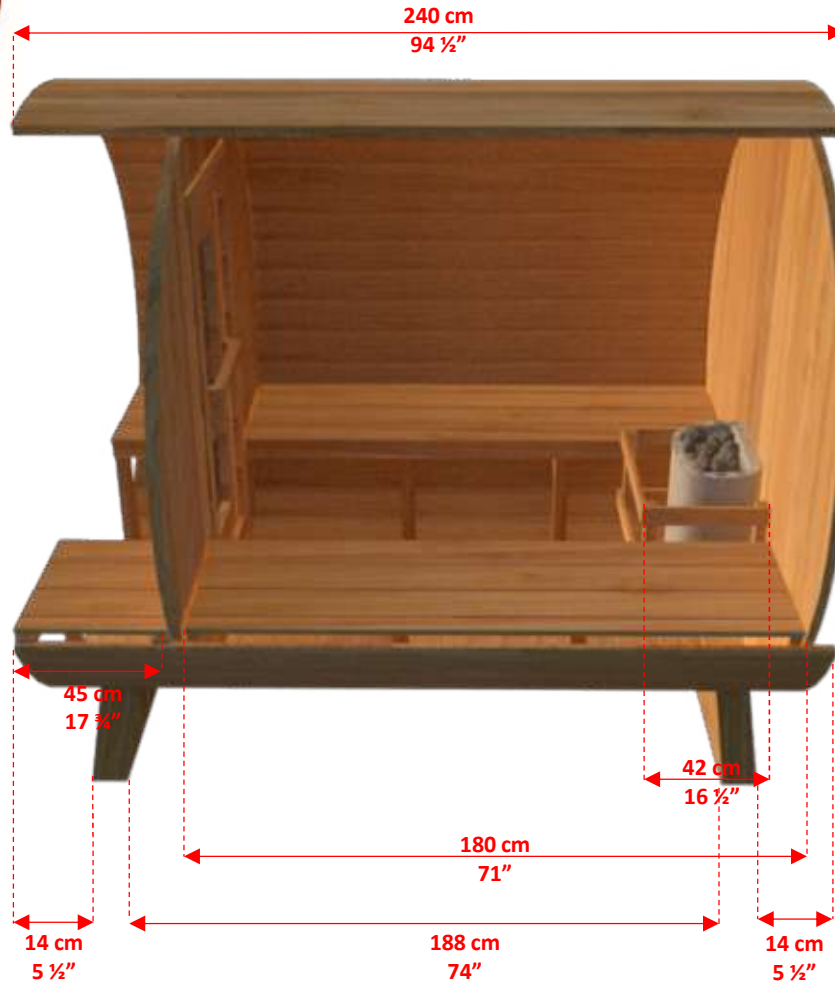

CT Serenity CTC2245W

2m x 2m White Cedar Barrel Sauna with Porch

CT Serenity CTC2245W 2m x 2m White Cedar Barrel Sauna with Porch

CT Serenity CTC2245W 2m x 2m White Cedar Barrel Sauna with 45cm Porch

TC-01	46	240cm Standard Sauna Staves
TC-02	1	240cm Special Top Stave (Concave on both sides)
TC-03	1	240cm Special Bottom Stave (Convex on both sides)
TC-04	3	Barrel Cradles
TC-05	4	Half Moon Wall Sections with Bench Mount Brackets.
TC-06	1	Front Middle Wall Section + Pre-Hung Door
TC-07	1	Back Wall Section
TC-08	2	Pre Assembled Bench 180cm
TC-09	4	Bench Support Brackets
TC-10	1	Flat Floor (75cm x 180cm)
AB-01	4	Aluminum Sauna Bands
TR-01	1	Single Hook Towel Rack
DH-01	1	Outer Door Handle
DH-02	1	Inner Door Handle
TC-11	2	Pre Assembled Porch Bench 44cm
TC-12	2	Porch Bench Support Brackets
TC-13	1	Porch Flat Floor (75cm x 44cm)

Crate Size: 251cmx114cmx86cm
99"x45"x34"