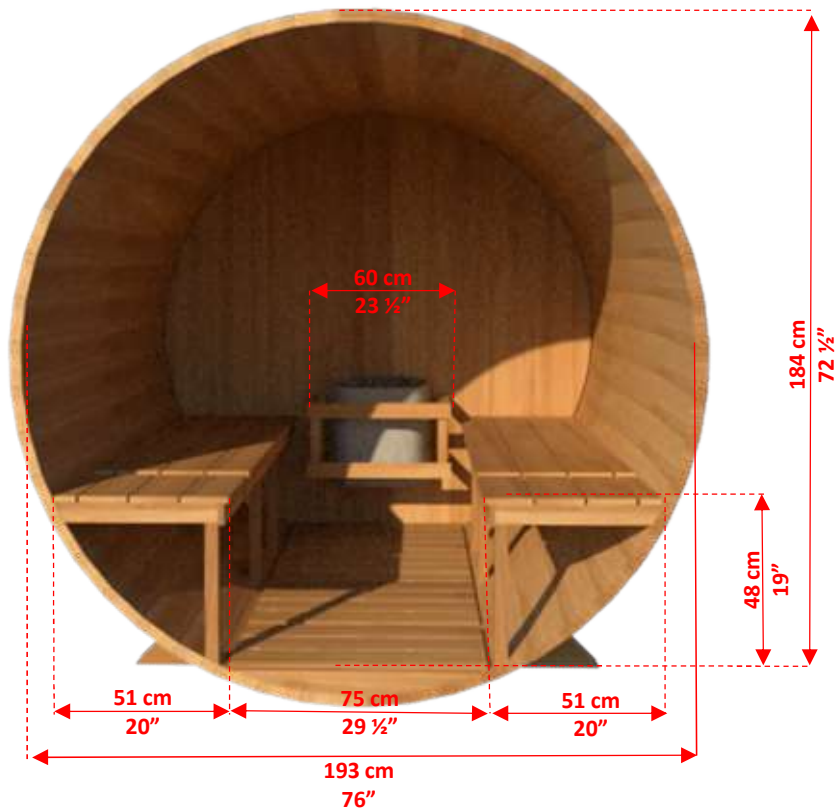

CT Serenity CTC2245W

2m x 2m White Cedar Barrel Sauna with Porch

CT Serenity CTC2245W 2m x 2m White Cedar Barrel Sauna with Porch

CT Serenity CTC2245W 2m x 2m White Cedar Barrel Sauna with 45cm Porch

TC-01	46	240cm Standard Sauna Staves
TC-02	1	240cm Special Top Stave (Concave on both sides)
TC-03	1	240cm Special Bottom Stave (Convex on both sides)
TC-04	3	Barrel Cradles
TC-05	4	Half Moon Wall Sections with Bench Mount Brackets.
TC-06	1	Front Middle Wall Section + Pre-Hung Door
TC-07	1	Back Wall Section
TC-08	2	Pre Assembled Bench 180cm
TC-09	4	Bench Support Brackets
TC-10	1	Flat Floor (75cm x 180cm)
AB-01	4	Aluminum Sauna Bands
TR-01	1	Single Hook Towel Rack
DH-01	1	Outer Door Handle
DH-02	1	Inner Door Handle
TC-11	2	Pre Assembled Porch Bench 44cm
TC-12	2	Porch Bench Support Brackets
TC-13	1	Porch Flat Floor (75cm x 44cm)

Crate Size: 251cmx114cmx86cm
99"x45"x34"