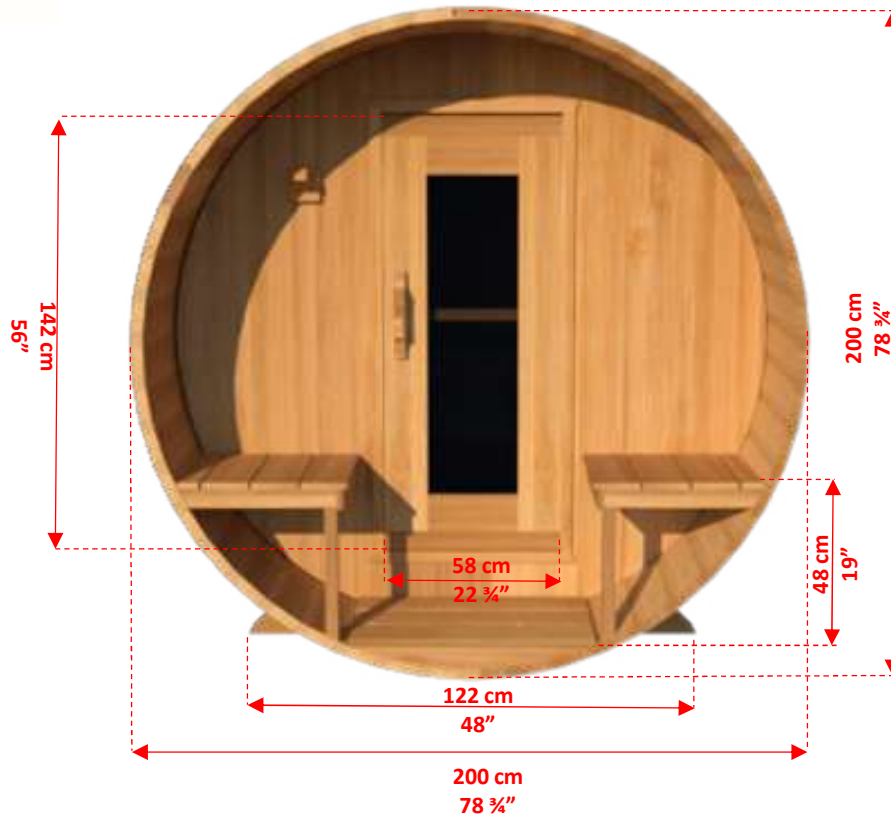

CT Serenity CTC2245W

2m x 2m White Cedar Barrel Sauna with Porch

CT Serenity CTC2245W 2m x 2m White Cedar Barrel Sauna with Porch

CT Serenity CTC2245W 2m x 2m White Cedar Barrel Sauna with 45cm Porch

TC-01	46	240cm Standard Sauna Staves
TC-02	1	240cm Special Top Stave (Concave on both sides)
TC-03	1	240cm Special Bottom Stave (Convex on both sides)
TC-04	3	Barrel Cradles
TC-05	4	Half Moon Wall Sections with Bench Mount Brackets.
TC-06	1	Front Middle Wall Section + Pre-Hung Door
TC-07	1	Back Wall Section
TC-08	2	Pre Assembled Bench 180cm
TC-09	4	Bench Support Brackets
TC-10	1	Flat Floor (75cm x 180cm)
AB-01	4	Aluminum Sauna Bands
TR-01	1	Single Hook Towel Rack
DH-01	1	Outer Door Handle
DH-02	1	Inner Door Handle
TC-11	2	Pre Assembled Porch Bench 44cm
TC-12	2	Porch Bench Support Brackets
TC-13	1	Porch Flat Floor (75cm x 44cm)

Crate Size: 251cmx114cmx86cm
99"x45"x34"