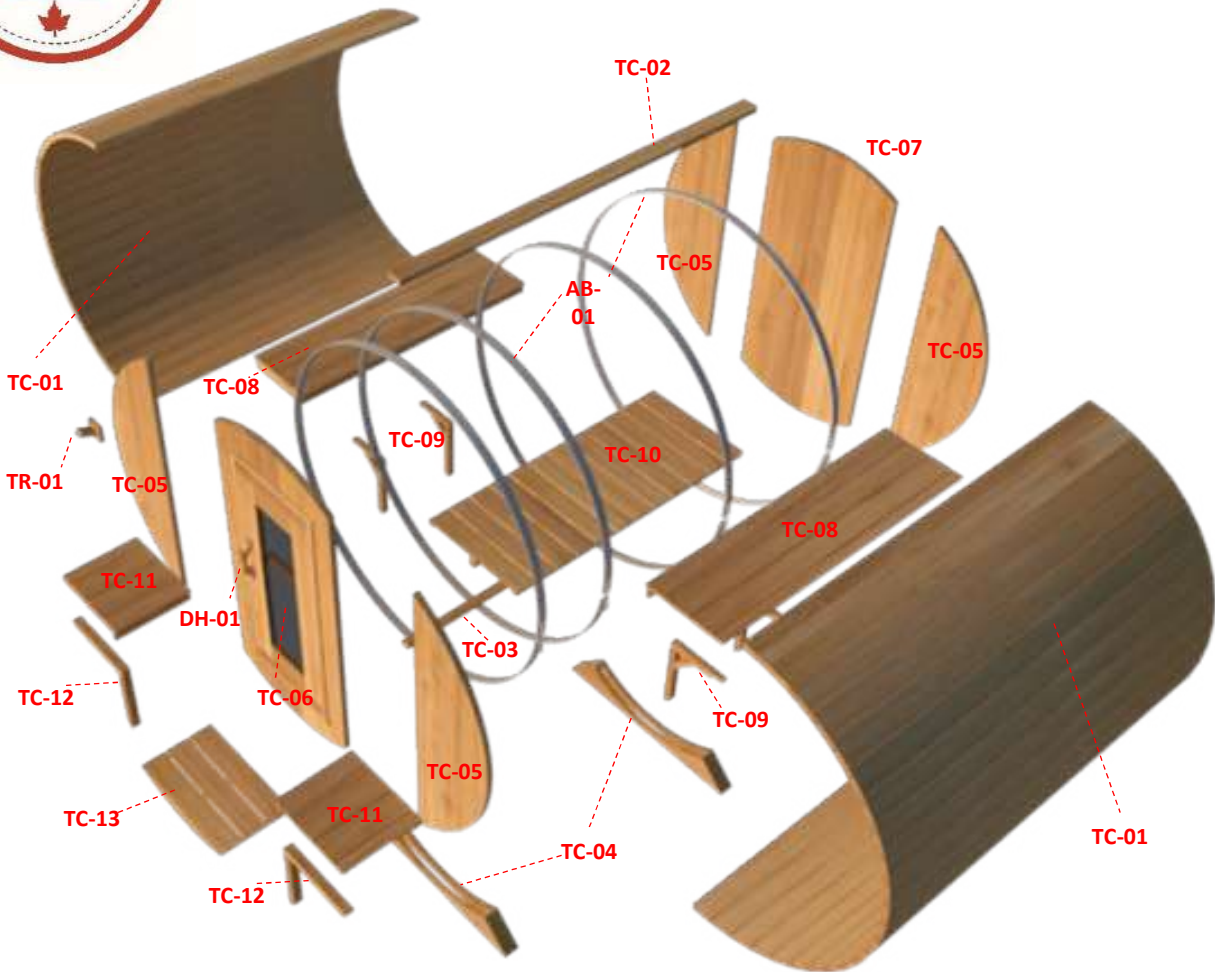

CT Serenity CTC2245W

2m x 2m White Cedar Barrel Sauna with Porch

CT Serenity CTC2245W 2m x 2m White Cedar Barrel Sauna with Porch

CT Serenity CTC2245W 2m x 2m White Cedar Barrel Sauna with 45cm Porch

TC-01	46	240cm Standard Sauna Staves
TC-02	1	240cm Special Top Stave (Concave on both sides)
TC-03	1	240cm Special Bottom Stave (Convex on both sides)
TC-04	3	Barrel Cradles
TC-05	4	Half Moon Wall Sections with Bench Mount Brackets.
TC-06	1	Front Middle Wall Section + Pre-Hung Door
TC-07	1	Back Wall Section
TC-08	2	Pre Assembled Bench 180cm
TC-09	4	Bench Support Brackets
TC-10	1	Flat Floor (75cm x 180cm)
AB-01	4	Aluminum Sauna Bands
TR-01	1	Single Hook Towel Rack
DH-01	1	Outer Door Handle
DH-02	1	Inner Door Handle
TC-11	2	Pre Assembled Porch Bench 44cm
TC-12	2	Porch Bench Support Brackets
TC-13	1	Porch Flat Floor (75cm x 44cm)

Crate Size: 251cmx114cmx86cm
99"x45"x34"