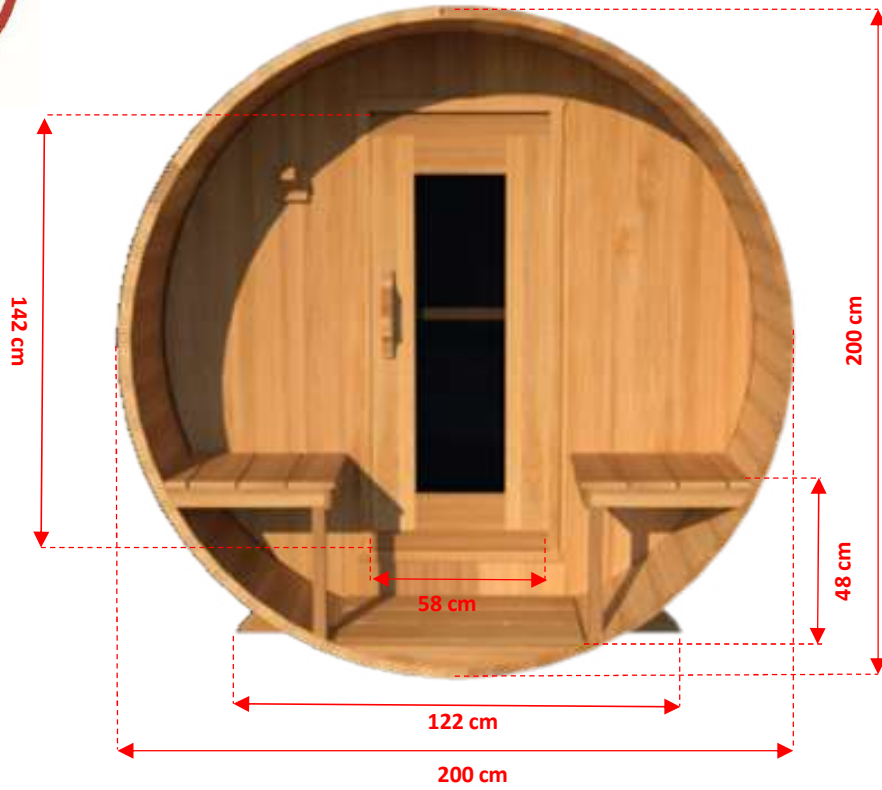

# CT Tranquility CTC2345H 2m x 3m Hybrid Cedar Barrel Sauna with 45cm Porch

# CT Tranquility CTC2345H 2m x 3m Hybrid Cedar Barrel Sauna with 45cm Porch

TC-01	46	300cm Standard Sauna Staves
TC-02	1	300cm Special Top Stave (Concave on both sides)
TC-03	1	300cm Special Bottom Stave (Convex on both sides)
TC-04	3	Barrel Cradles
TC-05	4	Half Moon Wall Sections with Bench Mount Brackets.
TC-06	1	Front Middle Wall Section + Pre-Hung Door
TC-07	1	Back Wall Section
TC-08	2	Pre Assembled Bench 241cm
TC-09	4	Bench Support Brackets
TC-10	1	Flat Floor (75cm x 241cm)
AB-01	4	Aluminum Sauna Bands
TR-01	1	Single Hook Towel Rack
DH-01	1	Outer Door Handle
DH-02	1	Inner Door Handle
TC-11	2	Pre Assembled Porch Bench 44cm
TC-12	2	Porch Bench Support Brackets
TC-13	1	Porch Flat Floor (75cm x 44cm)

Crate Size: 307cmx114cmx86cm