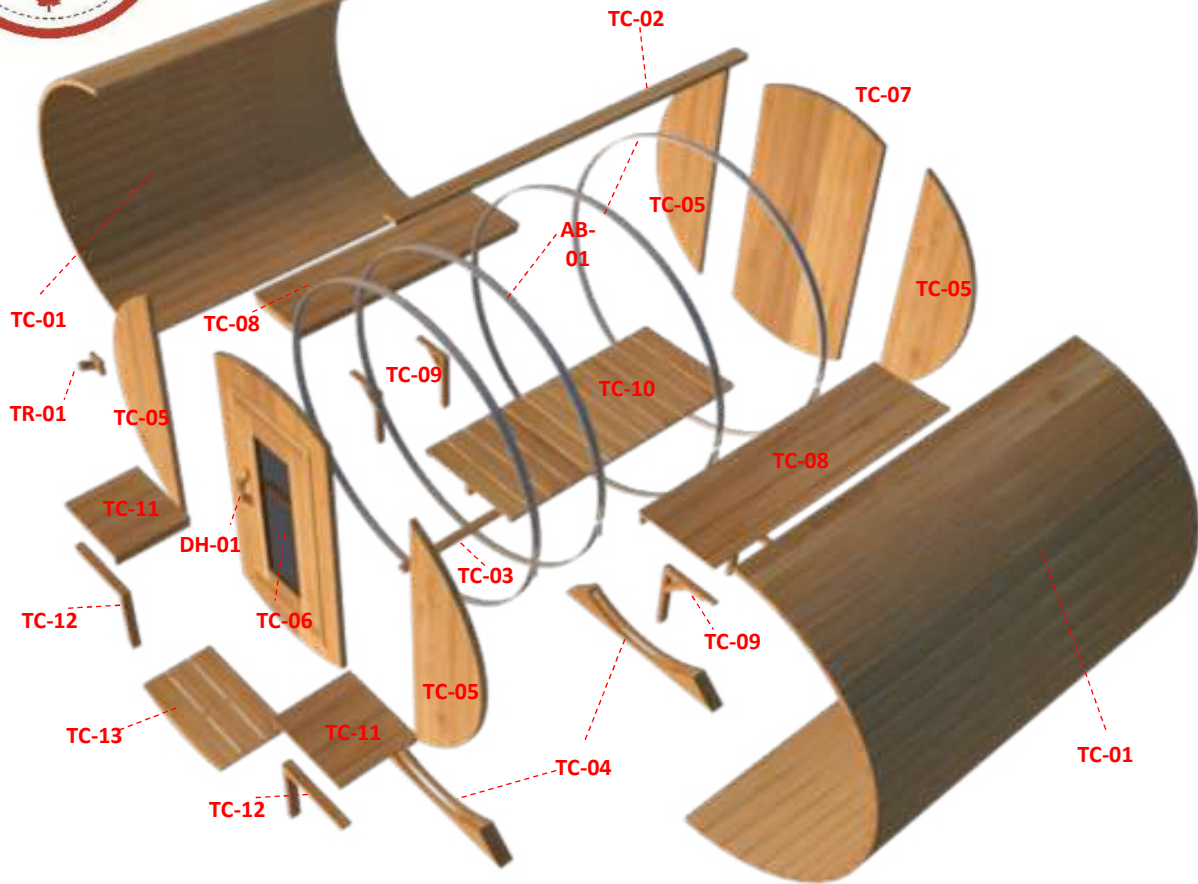

# CT Tranquility CTC2345H 2m x 3m Hybrid Cedar Barrel Sauna with 45cm Porch

# CT Tranquility CTC2345H 2m x 3m Hybrid Cedar Barrel Sauna with 45cm Porch

TC-01	46	300cm Standard Sauna Staves
TC-02	1	300cm Special Top Stave (Concave on both sides)
TC-03	1	300cm Special Bottom Stave (Convex on both sides)
TC-04	3	Barrel Cradles
TC-05	4	Half Moon Wall Sections with Bench Mount Brackets.
TC-06	1	Front Middle Wall Section + Pre-Hung Door
TC-07	1	Back Wall Section
TC-08	2	Pre Assembled Bench 241cm
TC-09	4	Bench Support Brackets
TC-10	1	Flat Floor (75cm x 241cm)
AB-01	4	Aluminum Sauna Bands
TR-01	1	Single Hook Towel Rack
DH-01	1	Outer Door Handle
DH-02	1	Inner Door Handle
TC-11	2	Pre Assembled Porch Bench 44cm
TC-12	2	Porch Bench Support Brackets
TC-13	1	Porch Flat Floor (75cm x 44cm)

Crate Size: 307cmx114cmx86cm