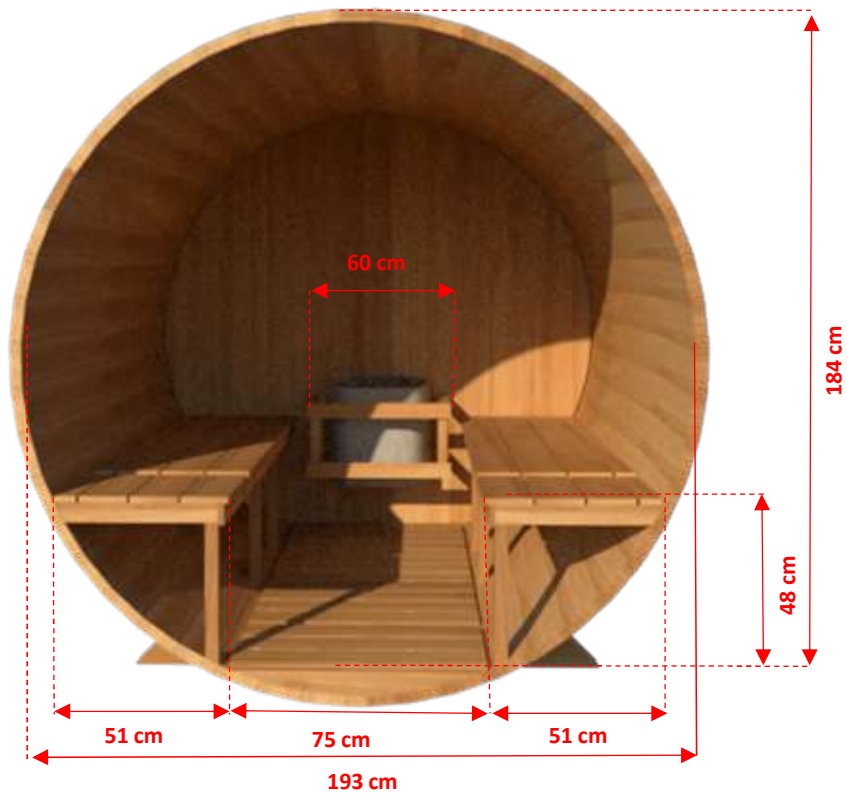

# CT Tranquility CTC2345H 2m x 3m Hybrid Cedar Barrel Sauna with 45cm Porch

# CT Tranquility CTC2345H 2m x 3m Hybrid Cedar Barrel Sauna with 45cm Porch

TC-01	46	300cm Standard Sauna Staves
TC-02	1	300cm Special Top Stave (Concave on both sides)
TC-03	1	300cm Special Bottom Stave (Convex on both sides)
TC-04	3	Barrel Cradles
TC-05	4	Half Moon Wall Sections with Bench Mount Brackets.
TC-06	1	Front Middle Wall Section + Pre-Hung Door
TC-07	1	Back Wall Section
TC-08	2	Pre Assembled Bench 241cm
TC-09	4	Bench Support Brackets
TC-10	1	Flat Floor (75cm x 241cm)
AB-01	4	Aluminum Sauna Bands
TR-01	1	Single Hook Towel Rack
DH-01	1	Outer Door Handle
DH-02	1	Inner Door Handle
TC-11	2	Pre Assembled Porch Bench 44cm
TC-12	2	Porch Bench Support Brackets
TC-13	1	Porch Flat Floor (75cm x 44cm)

Crate Size: 307cmx114cmx86cm