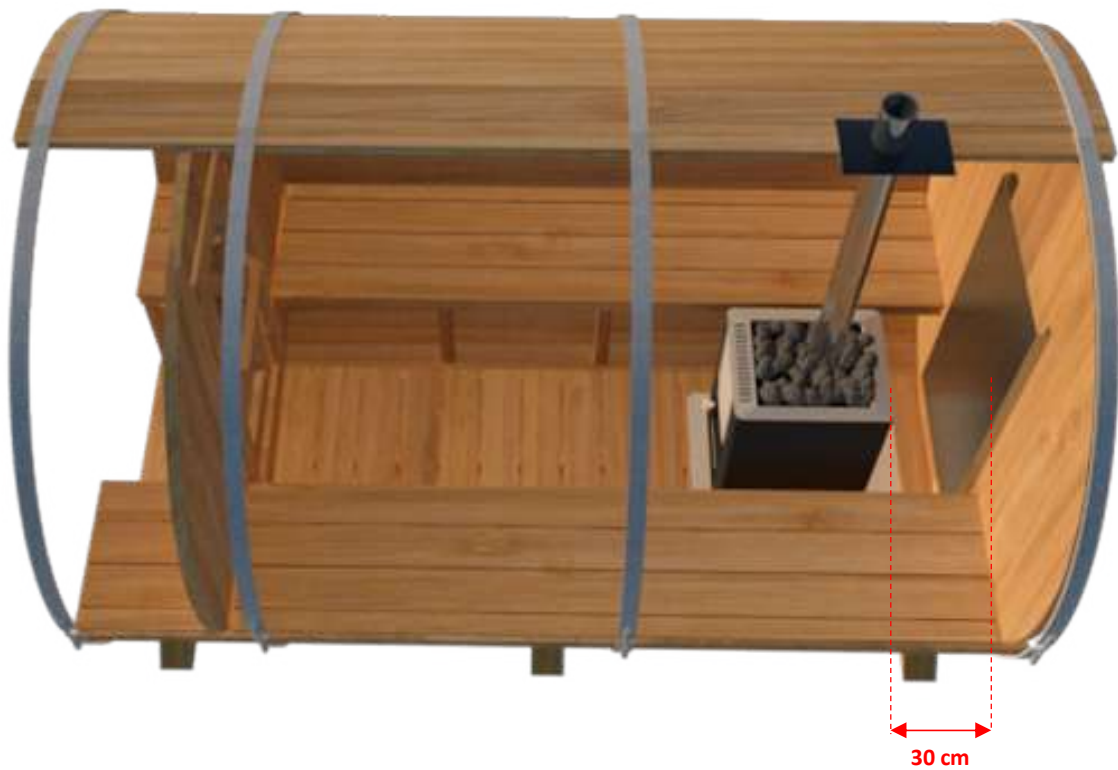

# CT Tranquility CTC2345H 2m x 3m Hybrid Cedar Barrel Sauna with 45cm Porch

# CT Tranquility CTC2345H 2m x 3m Hybrid Cedar Barrel Sauna with 45cm Porch

TC-01	46	300cm Standard Sauna Staves
TC-02	1	300cm Special Top Stave (Concave on both sides)
TC-03	1	300cm Special Bottom Stave (Convex on both sides)
TC-04	3	Barrel Cradles
TC-05	4	Half Moon Wall Sections with Bench Mount Brackets.
TC-06	1	Front Middle Wall Section + Pre-Hung Door
TC-07	1	Back Wall Section
TC-08	2	Pre Assembled Bench 241cm
TC-09	4	Bench Support Brackets
TC-10	1	Flat Floor (75cm x 241cm)
AB-01	4	Aluminum Sauna Bands
TR-01	1	Single Hook Towel Rack
DH-01	1	Outer Door Handle
DH-02	1	Inner Door Handle
TC-11	2	Pre Assembled Porch Bench 44cm
TC-12	2	Porch Bench Support Brackets
TC-13	1	Porch Flat Floor (75cm x 44cm)

Crate Size: 307cmx114cmx86cm