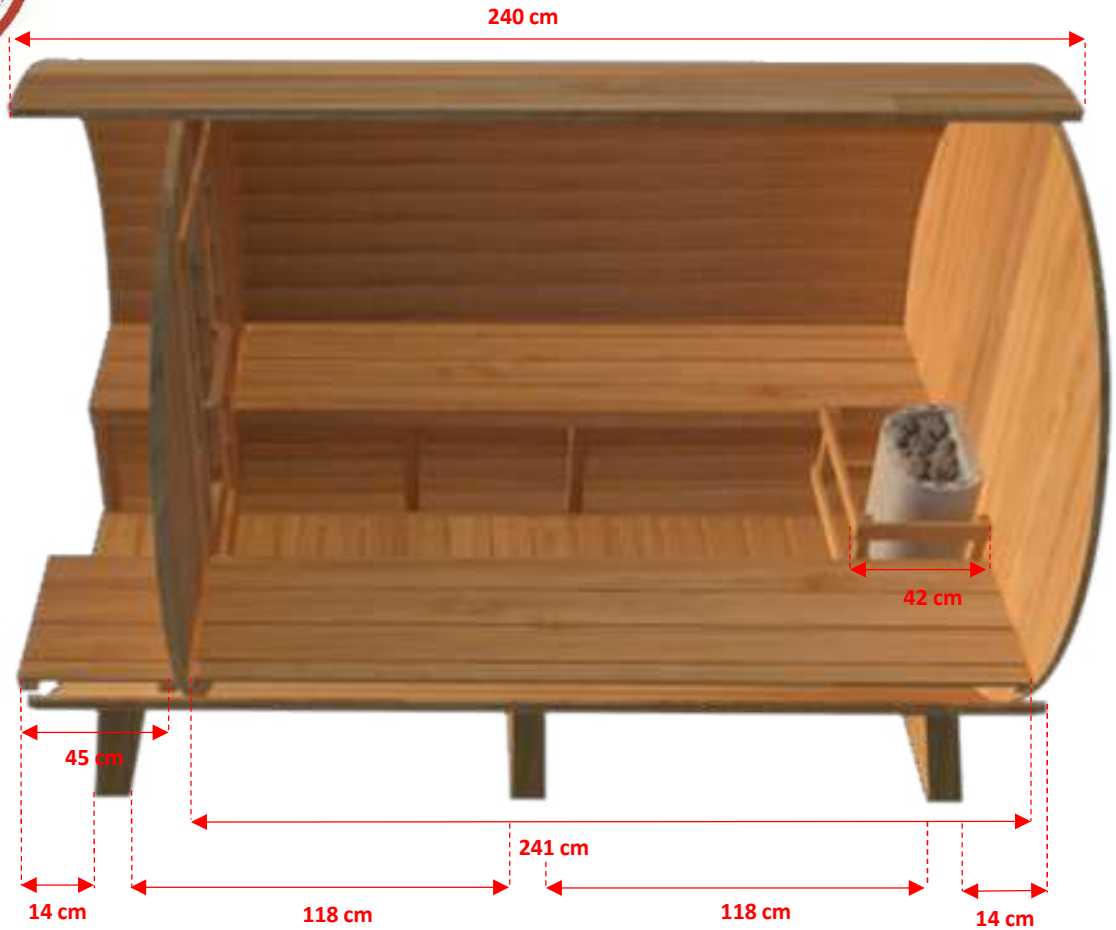

# CT Tranquility CTC2345H 2m x 3m Hybrid Cedar Barrel Sauna with 45cm Porch

# CT Tranquility CTC2345H 2m x 3m Hybrid Cedar Barrel Sauna with 45cm Porch

TC-01	46	300cm Standard Sauna Staves
TC-02	1	300cm Special Top Stave (Concave on both sides)
TC-03	1	300cm Special Bottom Stave (Convex on both sides)
TC-04	3	Barrel Cradles
TC-05	4	Half Moon Wall Sections with Bench Mount Brackets.
TC-06	1	Front Middle Wall Section + Pre-Hung Door
TC-07	1	Back Wall Section
TC-08	2	Pre Assembled Bench 241cm
TC-09	4	Bench Support Brackets
TC-10	1	Flat Floor (75cm x 241cm)
AB-01	4	Aluminum Sauna Bands
TR-01	1	Single Hook Towel Rack
DH-01	1	Outer Door Handle
DH-02	1	Inner Door Handle
TC-11	2	Pre Assembled Porch Bench 44cm
TC-12	2	Porch Bench Support Brackets
TC-13	1	Porch Flat Floor (75cm x 44cm)

Crate Size: 307cmx114cmx86cm